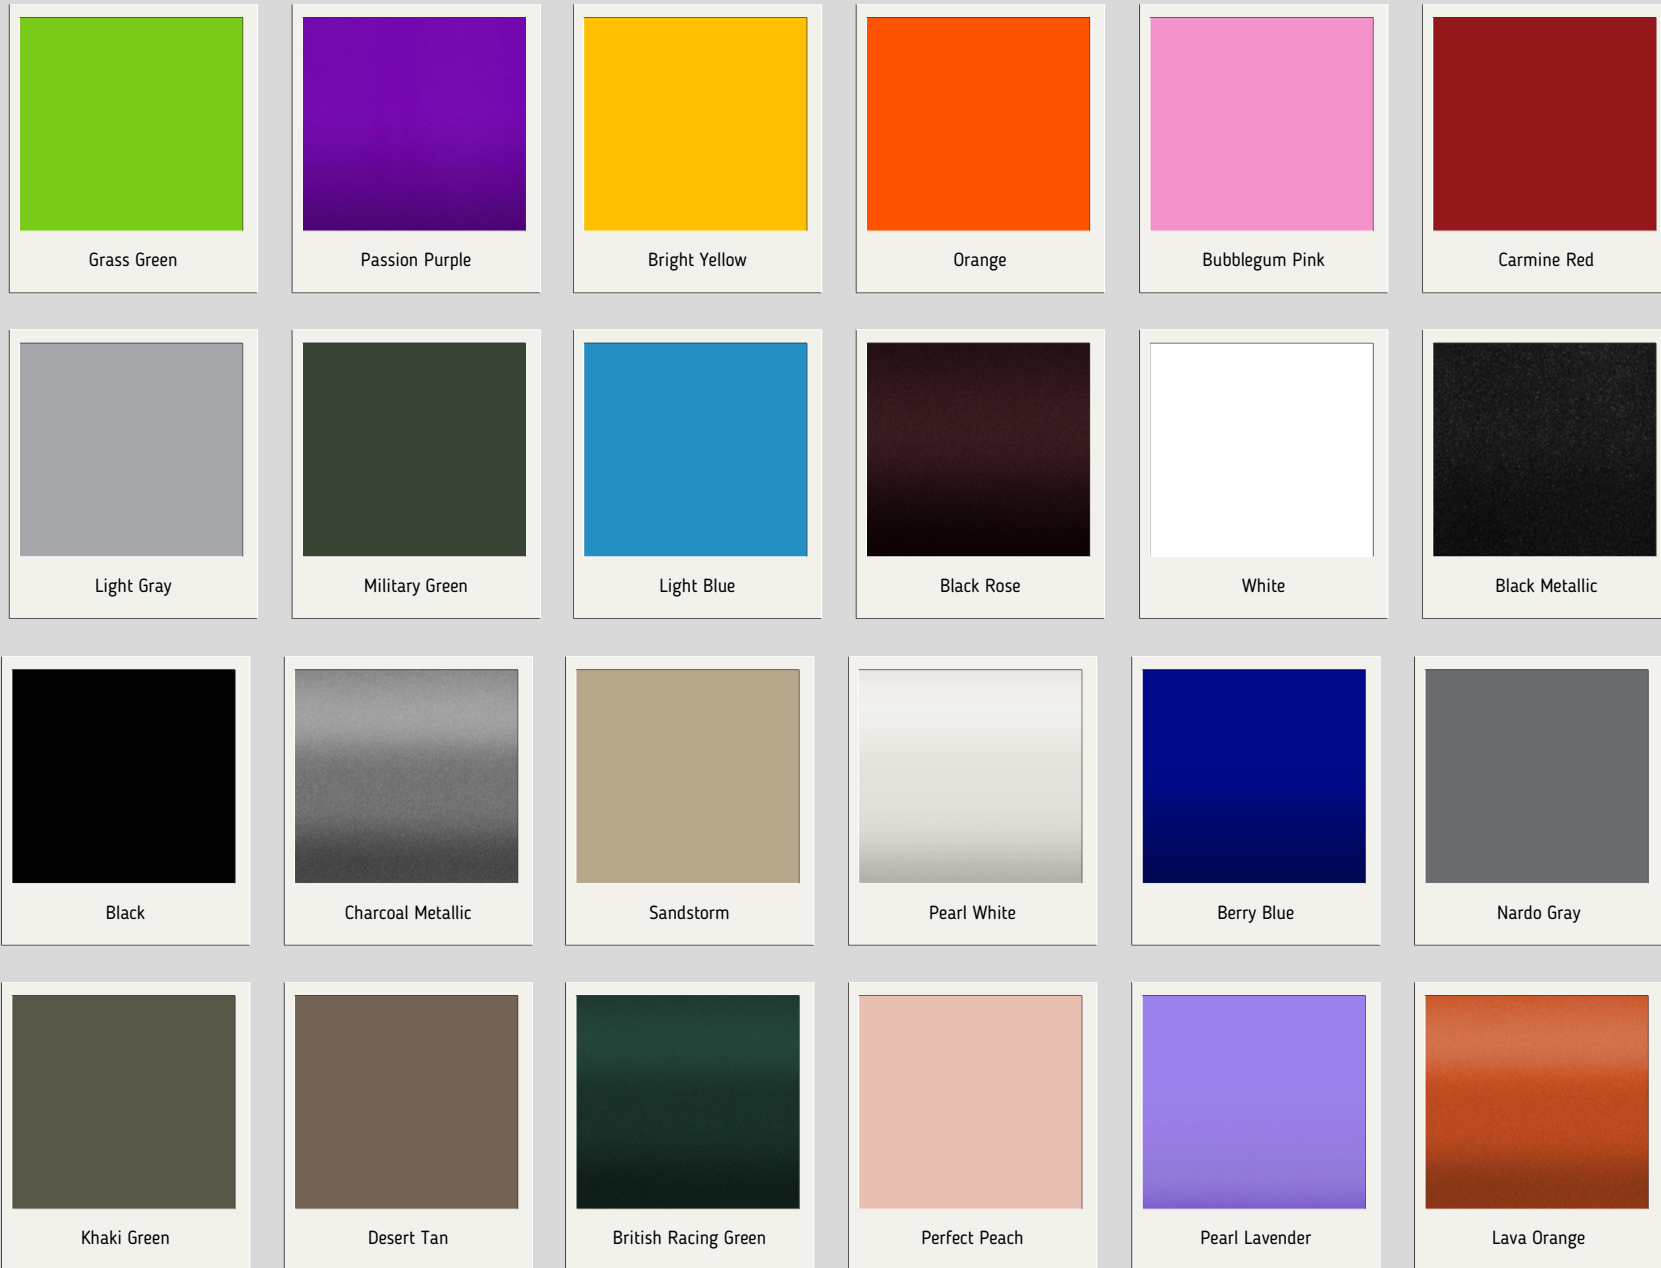

×

GLOSS

SPECIALTY

Carbon Fiber Black

SATIN

MATTE